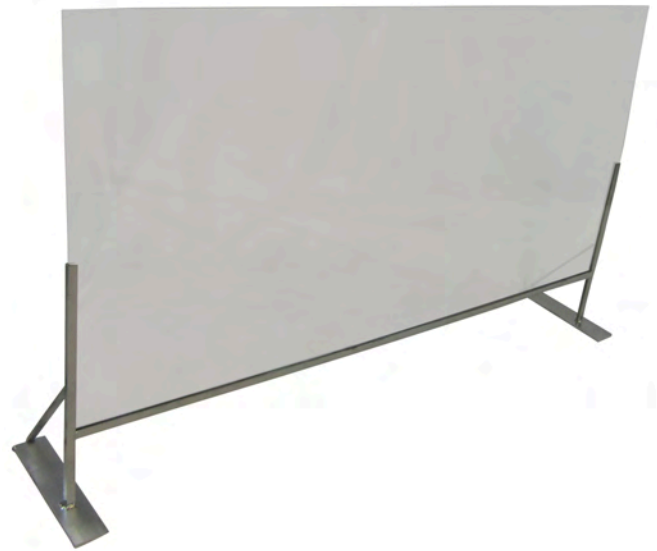

SOCIAL DISTANCING DIVIDERS

Channel's social distancing counter dividers offer a safe, functional and convenient solution for restaurants, offices and other crowded spaces where person-to-person interaction is necessary.

SDDC-4832

- Heliarc, all-welded, high tensile strength, extruded aluminum construction with U-Channel aluminum framing.
- Large, clear plexiglass divider maximizes visibility and allows broad open lines of sight.
- Ideal for social and safe distancing / separation of receptionists, check-outs, registers, cubicles, etc.

- 48"W x 32"H, with 8" open space below divider for convenient and safe customer interaction.
- Two 10"L feet for stable and balanced positioning.
- Lightweight and durable for easy, quick and versatile installation.
- Space conscious "nesting" design for ease of storage.
- Easy to clean and maintain.
- Lifetime guarantee against rust.